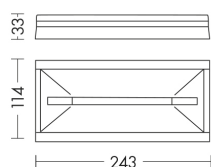

EXIT EXI003

INDOOR Emergency

Description

EXIT - EMERGENCY LAMP LED 24W

High brightness LED emergency luminaire with diffused light emission. Suitable for wall, ceiling, or recessed installation and as flag emergency light. Supplied with pictograms.

Product features

Etim group:	EG000027
Etim class:	EC001957
Material:	Plastic
Colour:	White
Dimensions:	243 x 114 x 33 mm
Net weight:	0.5 kg
Lamp holder:	OTHER
Source:	LED
Power:	24W
Gradations:	6000K
Light emission:	Direct
Nominal direct light beam:	280 lm
Beam angle:	120°
CRI:	>85
Power supply :	220-240V
Protection degree:	IP42
Insulation class:	I