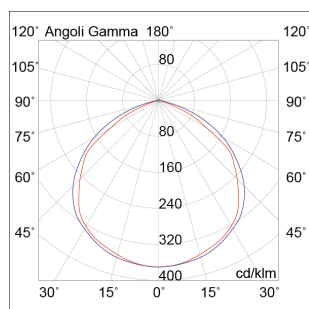

DON

DON007

OUTDOOR Industrial

Description

DON - LED FLOODLIGHT 50W 3000K IP65 - LARGE

Outdoor LED adjustable floodlight luminaire, for ceiling and wall mounting. Die-cast aluminium body black painted, impact resistant. Adjustable version on a single 340° axis and clear glass diffuser. Available in different sizes and related powers, in two gradations. For the 10W and 30W versions infrared rays motion sensor is also available (sensing distance up to 12mt, adjustable time setting from 5s up to 5min). Integrated LED driver. IP68 linear connectors for moisture protection and anti-condensation linear joints are available.

Product features

Etim group:	EG000027
Etim class:	EC001744
Material:	Aluminium
Colour:	Black
Dimensions:	277 x 190 x 61 mm
Net weight:	2 kg
Lamp holder:	OTHER
Source:	LED
Power:	50W
Gradations:	3000K
Light emission:	Direct
Nominal direct light beam:	5700 lm
Beam angle:	120°
CRI:	>80
Power supply :	220-240V
Life time:	35000h
Macadam:	SDMC3
Protection degree:	IP65
Resistance to fracture:	IK08
Insulation class:	I