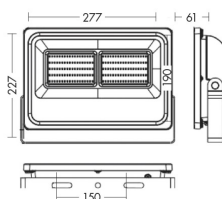

DON

DON007

OUTDOOR Industrial

Description

DON - LED FLOODLIGHT 50W 3000K IP65 - LARGE

Outdoor LED adjustable floodlight luminaire, for ceiling and wall mounting. Die-cast aluminium body black painted, impact resistant. Adjustable version on a single 340° axis and clear glass diffuser. Available in different sizes and related powers, in two gradations. For the 10W and 30W versions infrared rays motion sensor is also available (sensing distance up to 12mt, adjustable time setting from 5s up to 5min). Integrated LED driver. IP68 linear connectors for moisture protection and anti-condensation linear joints are available.

Product features

Etim group:	EG000027
Etim class:	EC001744
Material:	Aluminium
Colour:	Black
Dimensions:	277 x 190 x 61 mm
Net weight:	2 kg
Lamp holder:	OTHER
Source:	LED
Power:	50W
Gradations:	3000K
Light emission:	Direct
Nominal direct light beam:	5700 lm
Beam angle:	120°
CRI:	>80
Power supply :	220-240V
Life time:	35000h
Macadam:	SDMC3
Protection degree:	IP65
Resistance to fracture:	IK08
Insulation class:	I