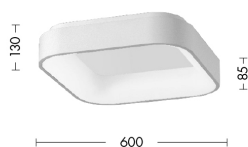

#### CHOPIN - CEILING LAMP LED 3K WHITE 48W - SQUARE

Ceiling and pendant LED (3000k) lamp in painted metal. Thanks to its simple design it fits perfectly in any style and environment, timeless round shape and exclusive square shape. The methacrylate diffuser allows excellent light diffusion. The ceiling version has a white metal structure continuous in the central part giving an effect of extreme cleanliness of the product. It is available in two sizes and relative wattages, and in two finishes (white and black).

### Product features

Etim group:	EG000027
Etim class:	EC002892
Installation:	Ceiling lamps
Material:	Metal
Colour:	White
Dimensions:	600 x 600 x 85 mm
Lamp holder:	OTHER
Source:	LED
Power:	48W
Gradations:	3000K
Light emission:	Direct/Indirect
Nominal direct light beam:	3300 lm
CRI:	>80
Power supply :	220-240V
Protection degree:	IP20
Insulation class:	I