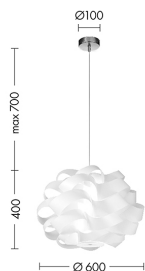

CARRIE CAR001

INDOOR Suspension lamps

Description

CARRIE - METHACRYLATE SUSPENSION LAMP

Pendant and floor lamp with diffuser with gentle and enveloping shape with an optimal light diffusion. White base and chrome rod for the floor version, ceiling rose and rod in chrome finishes for the suspension version. E27 lamp holder hat allows mounting LED lamp.

Product features

Etim group:	EG000027
Etim class:	EC001743
Installation:	Suspension lamps
Material:	Polycarbonate
Colour:	White
Dimensions:	Ø 600 x 400 x 700 mm
Lamp holder:	E27
Source:	Bulb
Power:	2x75W
Light emission:	Direct
Power supply :	220-240V
Protection degree:	IP20
Insulation class:	I