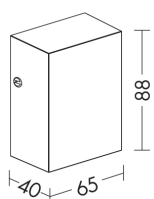

### Product features

Etim group:	EG000027
Etim class:	EC002892
Installation:	Wall lamps
Material:	Aluminium
Colour:	White
Dimensions:	40 x 65 x 88 mm
Net weight:	0.3 kg
Lamp holder:	OTHER
Source:	LED
Power:	3W
Gradations:	3000K
Light emission:	Direct
Nominal direct light beam:	310 lm
Beam angle:	105°
CRI:	>80
Power supply :	220-240V
Protection degree:	IP54
Insulation class:	I