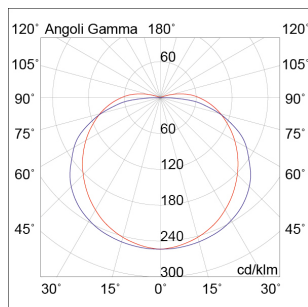

BIRR

BIR105

INDOOR Linear system

Description

BIRR - LED LUMINAIRE 54W 3000K - LED LARGE

LED luminaire with direct light emission or with G13 lamp holder for LED tubes only. Direct ceiling or suspension installation (with fixing kit to be ordered separately), with possibility of in-line configuration up to 3000W via joints (accessories to be ordered separately). The luminaire consists of a cylindrical body made of extruded aluminium. Opal polycarbonate diffuser with snap on fixture that allows to obtain a degree of protection IP40. With universal wiring (see wiring diagram).

Product features

Etim group:	EG000027
Etim class:	EC001743
Installation:	Linear system
Material:	Aluminium
Colour:	White
Dimensions:	Ø 70 x 1670 mm
Net weight:	2.9 kg
Lamp holder:	OTHER
Source:	LED
Power:	54W
Gradations:	3000K
Light emission:	Direct
Nominal direct light beam:	7675 lm
Beam angle:	120°
CRI:	>90
Power supply :	220-240V
Life time:	50000h
Macadam:	SDMC3
Protection degree:	IP40
Insulation class:	I