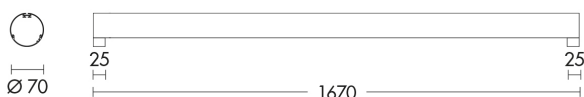

BIRR

BIR105

INDOOR Linear system

Description

BIRR - LED LUMINAIRE 54W 3000K - LED LARGE

LED luminaire with direct light emission or with G13 lamp holder for LED tubes only. Direct ceiling or suspension installation (with fixing kit to be ordered separately), with possibility of in-line configuration up to 3000W via joints (accessories to be ordered separately). The luminaire consists of a cylindrical body made of extruded aluminium. Opal polycarbonate diffuser with snap on fixture that allows to obtain a degree of protection IP40. With universal wiring (see wiring diagram).

Product features

Etim group:	EG000027
Etim class:	EC001743
Installation:	Linear system
Material:	Aluminium
Colour:	White
Dimensions:	Ø 70 x 1670 mm
Net weight:	2.9 kg
Lamp holder:	OTHER
Source:	LED
Power:	54W
Gradations:	3000K
Light emission:	Direct
Nominal direct light beam:	7675 lm
Beam angle:	120°
CRI:	>90
Power supply :	220-240V
Life time:	50000h
Macadam:	SDMC3
Protection degree:	IP40
Insulation class:	I