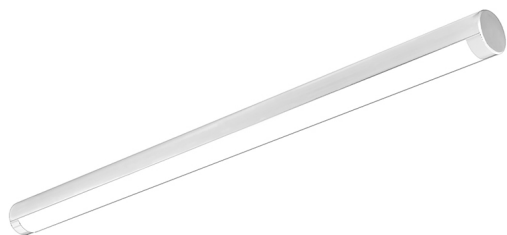

BIRR

BIR105

INDOOR Linear system

Description

BIRR - LED LUMINAIRE 54W 3000K - LED LARGE

LED luminaire with direct light emission or with G13 lamp holder for LED tubes only. Direct ceiling or suspension installation (with fixing kit to be ordered separately), with possibility of in-line configuration up to 3000W via joints (accessories to be ordered separately). The luminaire consists of a cylindrical body made of extruded aluminium. Opal polycarbonate diffuser with snap on fixture that allows to obtain a degree of protection IP40. With universal wiring (see wiring diagram).

Product features

Etim group:	EG000027
Etim class:	EC001743
Installation:	Linear system
Material:	Aluminium
Colour:	White
Dimensions:	Ø 70 x 1670 mm
Net weight:	2.9 kg
Lamp holder:	OTHER
Source:	LED
Power:	54W
Gradations:	3000K
Light emission:	Direct
Nominal direct light beam:	7675 lm
Beam angle:	120°
CRI:	>90
Power supply :	220-240V
Life time:	50000h
Macadam:	SDMC3
Protection degree:	IP40
Insulation class:	I

Note: End caps, fixing kit, ceiling rose and joints to be ordered separately. On request the product can be customized in special finishes, sizes and CCT.

In order to ensure a constant updating of its products, ROSSINI ILLUMINAZIONE reserves the right to make changes to improve without notice.