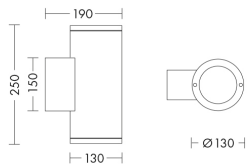

AVERY

AVE008GR

OUTDOOR Wall lamps

Description

AVERY - LED WALL LAMP LED ROUND 15,6W 4K GR - DIRECT LIGHT ROUND

Outdoor (IP65) wall luminaire direct light or direct/indirect emission, with round or square shape. Die-cast aluminium body and tempered glass diffuser. Available in three finishes (anthracite, grey and brown) and in two gradations (3000K and 4000K). IP68 linear connectors for moisture protection and anti-condensation linear joints are available.

Product features

Etim group:	EG000027
Etim class:	EC002892
Installation:	Wall lamps
Material:	Aluminium
Colour:	Grey
Dimensions:	Ø 130 x 250 x 190 mm
Net weight:	1.5 kg
Lamp holder:	OTHER
Source:	LED
Power:	156W
Gradations:	4000K
Light emission:	Direct
Nominal direct light beam:	2620 lm
Beam angle:	40°
CRI:	>80
Power supply :	220-240V
Life time:	50000h
Macadam:	SDMC3
Protection degree:	IP65
Insulation class:	I