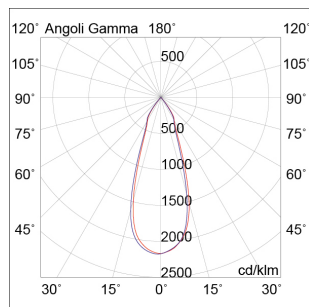

AVERY

AVE008GR

OUTDOOR Wall lamps

Description

AVERY - LED WALL LAMP LED ROUND 15,6W 4K GR - DIRECT LIGHT ROUND

Outdoor (IP65) wall luminaire direct light or direct/indirect emission, with round or square shape. Die-cast aluminium body and tempered glass diffuser. Available in three finishes (anthracite, grey and brown) and in two gradations (3000K and 4000K). IP68 linear connectors for moisture protection and anti-condensation linear joints are available.

Product features

Etim group:	EG000027
Etim class:	EC002892
Installation:	Wall lamps
Material:	Aluminium
Colour:	Grey
Dimensions:	Ø 130 x 250 x 190 mm
Net weight:	1.5 kg
Lamp holder:	OTHER
Source:	LED
Power:	156W
Gradations:	4000K
Light emission:	Direct
Nominal direct light beam:	2620 lm
Beam angle:	40°
CRI:	>80
Power supply :	220-240V
Life time:	50000h
Macadam:	SDMC3
Protection degree:	IP65
Insulation class:	I