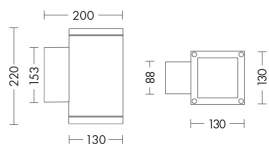

AVERY

AVE003GR

OUTDOOR Wall lamps

Description

AVERY - LED WALL LAMP LED SQUARED 15,6W 3K GR - DIRECT LIGHT SQUARE

Outdoor (IP65) wall luminaire direct light or direct/indirect emission, with round or square shape. Die-cast aluminium body and tempered glass diffuser. Available in three finishes (anthracite, grey and brown) and in two gradations (3000K and 4000K). IP68 linear connectors for moisture protection and anti-condensation linear joints are available.

Product features

Etim group:	EG000027
Etim class:	EC002892
Installation:	Wall lamps
Material:	Aluminium
Colour:	Grey
Dimensions:	130 x 130 x 220 x 200 mm
Net weight:	1.5 kg
Lamp holder:	OTHER
Source:	LED
Power:	156W
Gradations:	3000K
Light emission:	Direct
Nominal direct light beam:	2520 lm
Beam angle:	40°
CRI:	>80
Power supply :	220-240V
Life time:	50000h
Macadam:	SDMC3
Protection degree:	IP65
Insulation class:	I