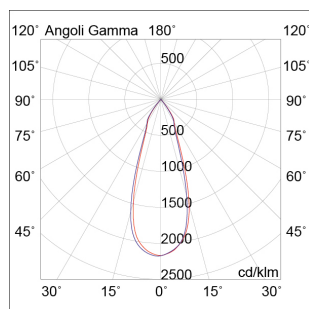

AVERY

AVE003GR

OUTDOOR Wall lamps

Description

AVERY - LED WALL LAMP LED SQUARED 15,6W 3K GR - DIRECT LIGHT SQUARE

Outdoor (IP65) wall luminaire direct light or direct/indirect emission, with round or square shape. Die-cast aluminium body and tempered glass diffuser. Available in three finishes (anthracite, grey and brown) and in two gradations (3000K and 4000K). IP68 linear connectors for moisture protection and anti-condensation linear joints are available.

Product features

Etim group:	EG000027
Etim class:	EC002892
Installation:	Wall lamps
Material:	Aluminium
Colour:	Grey
Dimensions:	130 x 130 x 220 x 200 mm
Net weight:	1.5 kg
Lamp holder:	OTHER
Source:	LED
Power:	156W
Gradations:	3000K
Light emission:	Direct
Nominal direct light beam:	2520 lm
Beam angle:	40°
CRI:	>80
Power supply :	220-240V
Life time:	50000h
Macadam:	SDMC3
Protection degree:	IP65
Insulation class:	I