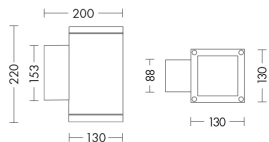

AVERY

AVE002GR

OUTDOOR Wall lamps

Description

AVERY - LED WALL LAMP LED SQUARED 2X15,6W 4K - SQUARE DIRECT INDIRECT LIGHT

Outdoor (IP65) wall luminaire direct light or direct/indirect emission, with round or square shape. Die-cast aluminium body and tempered glass diffuser. Available in three finishes (anthracite, grey and brown) and in two gradations (3000K and 4000K). IP68 linear connectors for moisture protection and anti-condensation linear joints are available.

Product features

| | |
|------------------------------|--------------------------|
| Etim group: | EG000027 |
| Etim class: | EC002892 |
| Installation: | Wall lamps |
| Material: | Aluminium |
| Colour: | Grey |
| Dimensions: | 130 x 130 x 220 x 200 mm |
| Net weight: | 1.5 kg |
| Lamp holder: | OTHER |
| Source: | LED |
| Power: | 156W+15,6W |
| Gradations: | 4000K |
| Light emission: | Direct/Indirect |
| Nominal direct light beam: | 2620 lm |
| Nominal indirect light beam: | 2620 lm |
| Beam angle: | 40° |
| CRI: | >80 |
| Power supply : | 220-240V |
| Life time: | 50000h |
| Macadam: | SDMC3 |
| Protection degree: | IP65 |
| Insulation class: | I |