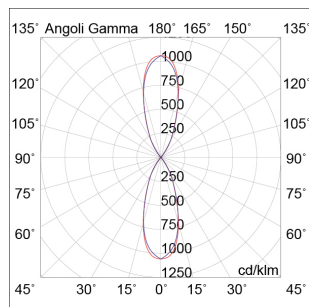

AVERY

AVE002GR

OUTDOOR Wall lamps

Description

AVERY - LED WALL LAMP LED SQUARED 2X15,6W 4K - SQUARE DIRECT INDIRECT LIGHT

Outdoor (IP65) wall luminaire direct light or direct/indirect emission, with round or square shape. Die-cast aluminium body and tempered glass diffuser. Available in three finishes (anthracite, grey and brown) and in two gradations (3000K and 4000K). IP68 linear connectors for moisture protection and anti-condensation linear joints are available.

Product features

| | |
|------------------------------|--------------------------|
| Etim group: | EG000027 |
| Etim class: | EC002892 |
| Installation: | Wall lamps |
| Material: | Aluminium |
| Colour: | Grey |
| Dimensions: | 130 x 130 x 220 x 200 mm |
| Net weight: | 1.5 kg |
| Lamp holder: | OTHER |
| Source: | LED |
| Power: | 156W+15,6W |
| Gradations: | 4000K |
| Light emission: | Direct/Indirect |
| Nominal direct light beam: | 2620 lm |
| Nominal indirect light beam: | 2620 lm |
| Beam angle: | 40° |
| CRI: | >80 |
| Power supply : | 220-240V |
| Life time: | 50000h |
| Macadam: | SDMC3 |
| Protection degree: | IP65 |
| Insulation class: | I |