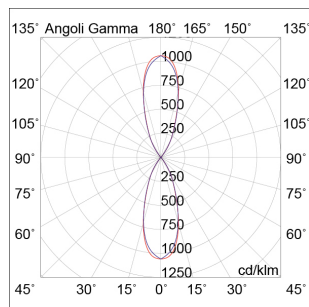

### Product features

Etim group:	EG000027
Etim class:	EC002892
Installation:	Wall lamps
Material:	Aluminium
Colour:	Anthracite
Dimensions:	130 x 130 x 220 x 200 mm
Net weight:	1.5 kg
Lamp holder:	OTHER
Source:	LED
Power:	156W+15,6W
Gradations:	3000K
Light emission:	Direct/Indirect
Nominal direct light beam:	2520 lm
Nominal indirect light beam:	2520 lm
Beam angle:	40°
CRI:	>80
Power supply :	220-240V
Life time:	50000h
Macadam:	SDMC3
Protection degree:	IP65
Insulation class:	I