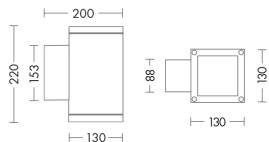

### Product features

Etim group:	EG000027
Etim class:	EC002892
Installation:	Wall lamps
Material:	Aluminium
Colour:	Anthracite
Dimensions:	130 x 130 x 220 x 200 mm
Net weight:	1.5 kg
Lamp holder:	OTHER
Source:	LED
Power:	156W+15,6W
Gradations:	3000K
Light emission:	Direct/Indirect
Nominal direct light beam:	2520 lm
Nominal indirect light beam:	2520 lm
Beam angle:	40°
CRI:	>80
Power supply :	220-240V
Life time:	50000h
Macadam:	SDMC3
Protection degree:	IP65
Insulation class:	I