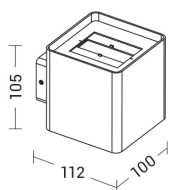

### Product features

Etim group:	EG000027
Etim class:	EC002892
Installation:	Wall lamps
Material:	Aluminium
Colour:	Brown
Dimensions:	112 x 100 x 105 mm
Net weight:	0.875 kg
Lamp holder:	OTHER
Source:	LED
Power:	10W
Gradations:	4000K
Light emission:	Direct/Indirect
Nominal direct light beam:	1470 lm
Beam angle:	30 - 130°
CRI:	>80
Power supply :	220-240V
Protection degree:	IP54
Insulation class:	I