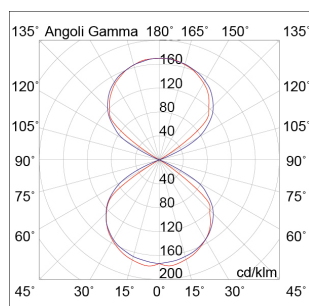

### Product features

Etim group:	EG000027
Etim class:	EC002892
Installation:	Wall lamps
Material:	Aluminium
Colour:	Brown
Dimensions:	112 x 100 x 105 mm
Net weight:	0.875 kg
Lamp holder:	OTHER
Source:	LED
Power:	10W
Gradations:	4000K
Light emission:	Direct/Indirect
Nominal direct light beam:	1470 lm
Beam angle:	30 - 130°
CRI:	>80
Power supply :	220-240V
Protection degree:	IP54
Insulation class:	I