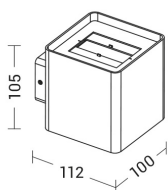

### Product features

Etim group:	EG000027
Etim class:	EC002892
Installation:	Wall lamps
Material:	Aluminium
Colour:	Grey
Dimensions:	112 x 100 x 105 mm
Net weight:	0.875 kg
Lamp holder:	OTHER
Source:	LED
Power:	10W
Gradations:	4000K
Light emission:	Direct/Indirect
Nominal direct light beam:	1470 lm
Beam angle:	30 - 130°
CRI:	>80
Power supply :	220-240V
Protection degree:	IP54
Insulation class:	I