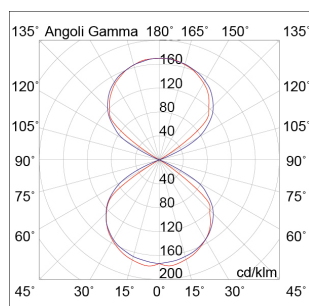

### Product features

Etim group:	EG000027
Etim class:	EC002892
Installation:	Wall lamps
Material:	Aluminium
Colour:	Grey
Dimensions:	112 x 100 x 105 mm
Net weight:	0.875 kg
Lamp holder:	OTHER
Source:	LED
Power:	10W
Gradations:	4000K
Light emission:	Direct/Indirect
Nominal direct light beam:	1470 lm
Beam angle:	30 - 130°
CRI:	>80
Power supply :	220-240V
Protection degree:	IP54
Insulation class:	I