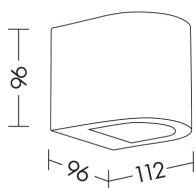

### Product features

Etim group:	EG000027
Etim class:	EC002892
Installation:	Wall lamps
Material:	Aluminium
Colour:	Brown
Dimensions:	112 x 96 x 96 mm
Net weight:	1.1 kg
Lamp holder:	OTHER
Source:	LED
Power:	45W+4,5W
Gradations:	3000K
Light emission:	Direct/Indirect
Nominal direct light beam:	420 lm
Nominal indirect light beam:	420 lm
Beam angle:	60°
CRI:	>80
Power supply :	220-240V
Protection degree:	IP65
Insulation class:	I