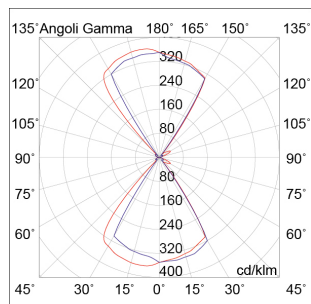

### Product features

Etim group:	EG000027
Etim class:	EC002892
Installation:	Wall lamps
Material:	Aluminium
Colour:	Brown
Dimensions:	112 x 96 x 96 mm
Net weight:	1.1 kg
Lamp holder:	OTHER
Source:	LED
Power:	45W+4,5W
Gradations:	3000K
Light emission:	Direct/Indirect
Nominal direct light beam:	420 lm
Nominal indirect light beam:	420 lm
Beam angle:	60°
CRI:	>80
Power supply :	220-240V
Protection degree:	IP65
Insulation class:	I