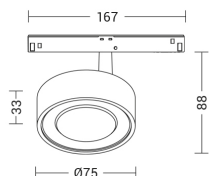

HOLE

YAK207CR

Track and floodlight

Description

48V LED W 7W HEADLIGHT WITH CHR RING - HOLE

Round LED projector with integrated driver and spot light emission. Applicable to wall, ceiling, suspension and track (it can be installed on GROOVE evo and YAKI evo). Available with black or white base, with ring in six finishes (white, black, chrome, gold, bronze and copper). Adjustable on two axes can be tilted at 355° on the vertical axis and adjusted $\pm 90^\circ$ on the horizontal axis. Proposed with optic of 38° and available optic of 12° to be ordered separately as accessory. Die-cast aluminium body powder painted. Thanks to its versatility is suitable for retail rooms, residential and museum spaces as it provides a pleasant light, free from glare and shadows.

Product features

Etim group:	EG000027
Etim class:	EC001744
Material:	Aluminium
Colour:	Chrome
Dimensions:	Ø 75 x 167 x 88 mm
Net weight:	0.1 kg
Lamp holder:	OTHER
Power:	7W
Gradations:	3000K
Light emission:	Direct
Nominal direct light beam:	670 lm
Beam angle:	38°
CRI:	>90
Protection degree:	IP20
Insulation class:	III