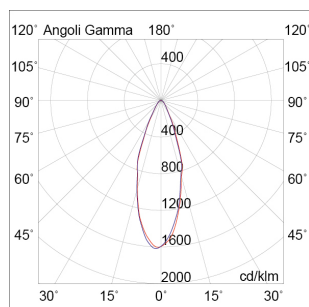

HOLE

YAK207CR

Track and floodlight

Description

48V LED W 7W HEADLIGHT WITH CHR RING - HOLE

Round LED projector with integrated driver and spot light emission. Applicable to wall, ceiling, suspension and track (it can be installed on GROOVE evo and YAKI evo). Available with black or white base, with ring in six finishes (white, black, chrome, gold, bronze and copper). Adjustable on two axes can be tilted at 355° on the vertical axis and adjusted $\pm 90^\circ$ on the horizontal axis. Proposed with optic of 38° and available optic of 12° to be ordered separately as accessory. Die-cast aluminium body powder painted. Thanks to its versatility is suitable for retail rooms, residential and museum spaces as it provides a pleasant light, free from glare and shadows.

Product features

Etim group:	EG000027
Etim class:	EC001744
Material:	Aluminium
Colour:	Chrome
Dimensions:	Ø 75 x 167 x 88 mm
Net weight:	0.1 kg
Lamp holder:	OTHER
Power:	7W
Gradations:	3000K
Light emission:	Direct
Nominal direct light beam:	670 lm
Beam angle:	38°
CRI:	>90
Protection degree:	IP20
Insulation class:	III