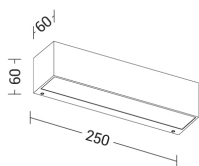

WILLY

WIL002GR

Wall lamps

Description

LED WALL LIGHT 13W 3/4K IP65 GREY - WILLY

LED outdoor (IP65) wall luminaire or with E27 lamp holder that allows mounting the LED lamp. Available in direct and direct/indirect light emission. Die-cast aluminum painted with polyester powders body with a very compact and elegant line, with high resistance to UV rays and corrosion, tempered glass diffuser. Three finishes (white, grey and anthracite). LED version with light beam 120°, integrated LED driver and two gradations selectable by switch (3000K-4000K). IP68 linear connectors for moisture protection and anti-condensation linear. Joints are available.

Product features

Etim group:	EG000027
Etim class:	EC002892
Installation:	Wall lamps
Material:	Aluminium
Colour:	Grey
Dimensions:	250 x 60 x 60 mm
Lamp holder:	OTHER
Source:	LED
Power:	15W
Gradations:	3000-4000K
Light emission:	Direct/Indirect
Nominal direct light beam:	1400 lm
Beam angle:	120 - 120°
CRI:	>80
Power supply :	220-240V
Macadam:	SDMC6
Protection degree:	IP54
Resistance to fracture:	IK03
Insulation class:	I