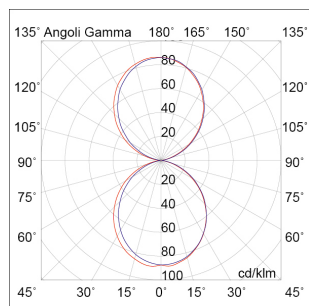

WILLY

WIL002GR

Wall lamps

Description

LED WALL LIGHT 13W 3/4K IP65 GREY - WILLY

LED outdoor (IP65) wall luminaire or with E27 lamp holder that allows mounting the LED lamp. Available in direct and direct/indirect light emission. Die-cast aluminum painted with polyester powders body with a very compact and elegant line, with high resistance to UV rays and corrosion, tempered glass diffuser. Three finishes (white, grey and anthracite). LED version with light beam 120°, integrated LED driver and two gradations selectable by switch (3000K-4000K). IP68 linear connectors for moisture protection and anti-condensation linear. Joints are available.

Product features

Etim group:	EG000027
Etim class:	EC002892
Installation:	Wall lamps
Material:	Aluminium
Colour:	Grey
Dimensions:	250 x 60 x 60 mm
Lamp holder:	OTHER
Source:	LED
Power:	15W
Gradations:	3000-4000K
Light emission:	Direct/Indirect
Nominal direct light beam:	1400 lm
Beam angle:	120 - 120°
CRI:	>80
Power supply :	220-240V
Macadam:	SDMC6
Protection degree:	IP54
Resistance to fracture:	IK03
Insulation class:	I