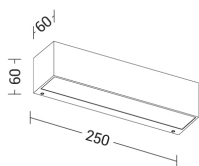

#### LED WALL LIGHT 13W 3/4K IP65 WHITE - WILLY

LED outdoor (IP65) wall luminaire or with E27 lamp holder that allows mounting the LED lamp. Available in direct and direct/indirect light emission. Die-cast aluminum painted with polyester powders body with a very compact and elegant line, with high resistance to UV rays and corrosion, tempered glass diffuser. Three finishes (white, grey and anthracite). LED version with light beam 120°, integrated LED driver and two gradations selectable by switch (3000K-4000K). IP68 linear connectors for moisture protection and anti-condensation linear. Joints are available.

### Product features

Etim group:	EG000027
Etim class:	EC002892
Installation:	Wall lamps
Material:	Aluminium
Colour:	White
Dimensions:	250 x 60 x 60 mm
Lamp holder:	OTHER
Source:	LED
Power:	15W
Gradations:	3000-4000K
Light emission:	Direct/Indirect
Nominal direct light beam:	1400 lm
Beam angle:	120 - 120°
CRI:	>80
Power supply :	220-240V
Macadam:	SDMC6
Protection degree:	IP54
Resistance to fracture:	IK03
Insulation class:	I