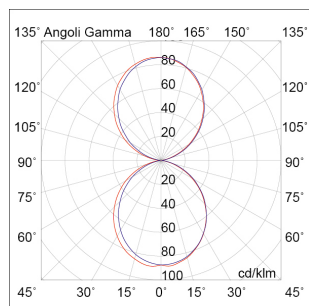

### Product features

Etim group:	EG000027
Etim class:	EC002892
Installation:	Wall lamps
Material:	Aluminium
Colour:	White
Dimensions:	250 x 60 x 60 mm
Lamp holder:	OTHER
Source:	LED
Power:	15W
Gradations:	3000-4000K
Light emission:	Direct/Indirect
Nominal direct light beam:	1400 lm
Beam angle:	120 - 120°
CRI:	>80
Power supply :	220-240V
Macadam:	SDMC6
Protection degree:	IP54
Resistance to fracture:	IK03
Insulation class:	I