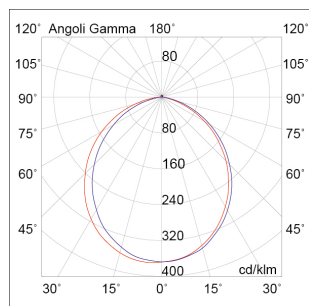

WILLY

WIL001B

Wall lamps

Description

LED WALL LIGHT 7W 3/4K IP65 WHITE - WILLY

LED outdoor (IP65) wall luminaire or with E27 lamp holder that allows mounting the LED lamp. Available in direct and direct/indirect light emission. Die-cast aluminum painted with polyester powders body with a very compact and elegant line, with high resistance to UV rays and corrosion, tempered glass diffuser. Three finishes (white, grey and anthracite). LED version with light beam 120°, integrated LED driver and two gradations selectable by switch (3000K-4000K). IP68 linear connectors for moisture protection and anti-condensation linear. Joints are available.

Product features

Etim group:	EG000027
Etim class:	EC002892
Installation:	Wall lamps
Material:	Aluminium
Colour:	White
Dimensions:	250 x 60 x 60 mm
Lamp holder:	OTHER
Source:	LED
Power:	7W
Gradations:	3000-4000K
Light emission:	Direct
Nominal direct light beam:	700 lm
Beam angle:	120 - 120°
CRI:	>80
Power supply :	220-240V
Macadam:	SDMC6
Protection degree:	IP54
Resistance to fracture:	IK03
Insulation class:	I