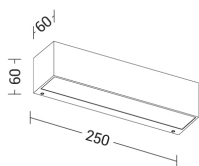

WILLY

WIL001B

Wall lamps

Description

LED WALL LIGHT 7W 3/4K IP65 WHITE - WILLY

LED outdoor (IP65) wall luminaire or with E27 lamp holder that allows mounting the LED lamp. Available in direct and direct/indirect light emission. Die-cast aluminum painted with polyester powders body with a very compact and elegant line, with high resistance to UV rays and corrosion, tempered glass diffuser. Three finishes (white, grey and anthracite). LED version with light beam 120°, integrated LED driver and two gradations selectable by switch (3000K-4000K). IP68 linear connectors for moisture protection and anti-condensation linear. Joints are available.

Product features

Etim group:	EG000027
Etim class:	EC002892
Installation:	Wall lamps
Material:	Aluminium
Colour:	White
Dimensions:	250 x 60 x 60 mm
Lamp holder:	OTHER
Source:	LED
Power:	7W
Gradations:	3000-4000K
Light emission:	Direct
Nominal direct light beam:	700 lm
Beam angle:	120 - 120°
CRI:	>80
Power supply :	220-240V
Macadam:	SDMC6
Protection degree:	IP54
Resistance to fracture:	IK03
Insulation class:	I