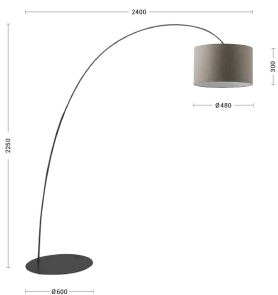

VIVIEN

VIV008BT

Floor lamps

Description

VIVIEN - WHITE ARCHED FLOOR CYLINDER DOVE-GREY

Pendant, ceiling, wall, table and floor lamp with fabric lampshade in cylindrical or conical shape, structure in white or black painted metal with PVC cables in same colour. The ceiling version is also proposed with fixed arm for decentralised lightpoints. The four different finishes (ivory, dove-grey, anthracite and grey) and the E27 lamp holder that allows mounting LED lamp, make it perfect for lighting any environment.

Product features

Etim group:	EG000027
Etim class:	EC000300
Installation:	Floor lamps
Material:	Metal
Colour:	Dove grey
Dimensions:	Ø 480 x 2400 x 2250 mm
Lamp holder:	E27
Source:	Bulb
Power:	1x75W
Light emission:	Direct/Indirect
Protection degree:	IP20
Insulation class:	II

Note: cavo in pvc bianco per struttura bianca."

In order to ensure a constant updating of its products, ROSSINI ILLUMINAZIONE reserves the right to make changes to improve without notice.

VIVIEN

VIV008BT