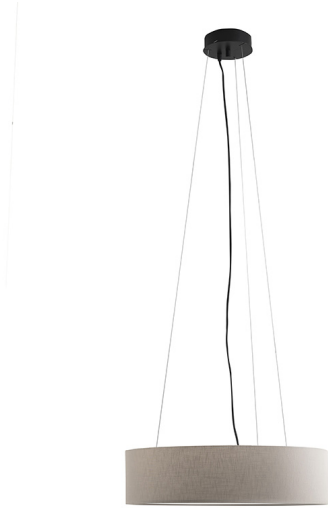

VIVIEN

VIV002NAV

Suspension lamps

Description

VIVIEN - SUSPENSION B D.58 3XE27 IV

Pendant, ceiling, wall, table and floor lamp with fabric lampshade in cylindrical or conical shape, structure in white or black painted metal with PVC cables in same colour. The ceiling version is also proposed with fixed arm for decentralised light points. The four different finishes (ivory, dove-grey, anthracite and grey) and the E27 lamp holder that allows mounting LED lamp, make it perfect for lighting any environment.

Product features

Etim group:	EG000027
Etim class:	EC001743
Installation:	Suspension lamps
Material:	Metal
Colour:	Ivory
Dimensions:	Ø 580 x 150 x 1500 mm
Lamp holder:	E27
Source:	Bulb
Power:	3x75W
Light emission:	Direct/Indirect
Protection degree:	IP20
Insulation class:	II

Note: Cylindrical lampshade version.

In order to ensure a constant updating of its products, ROSSINI ILLUMINAZIONE reserves the right to make changes to improve without notice.

VIVIEN

VIV002NAV