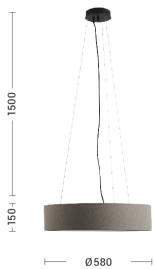

VIVIEN

VIV002NAV

Suspension lamps

Description

VIVIEN - SUSPENSION B D.58 3XE27 IV

Pendant, ceiling, wall, table and floor lamp with fabric lampshade in cylindrical or conical shape, structure in white or black painted metal with PVC cables in same colour. The ceiling version is also proposed with fixed arm for decentralised light points. The four different finishes (ivory, dove-grey, anthracite and grey) and the E27 lamp holder that allows mounting LED lamp, make it perfect for lighting any environment.

Product features

Etim group:	EG000027
Etim class:	EC001743
Installation:	Suspension lamps
Material:	Metal
Colour:	Ivory
Dimensions:	Ø 580 x 150 x 1500 mm
Lamp holder:	E27
Source:	Bulb
Power:	3x75W
Light emission:	Direct/Indirect
Protection degree:	IP20
Insulation class:	II

Note: Cylindrical lampshade version.

In order to ensure a constant updating of its products, ROSSINI ILLUMINAZIONE reserves the right to make changes to improve without notice.

VIVIEN

VIV002NAV